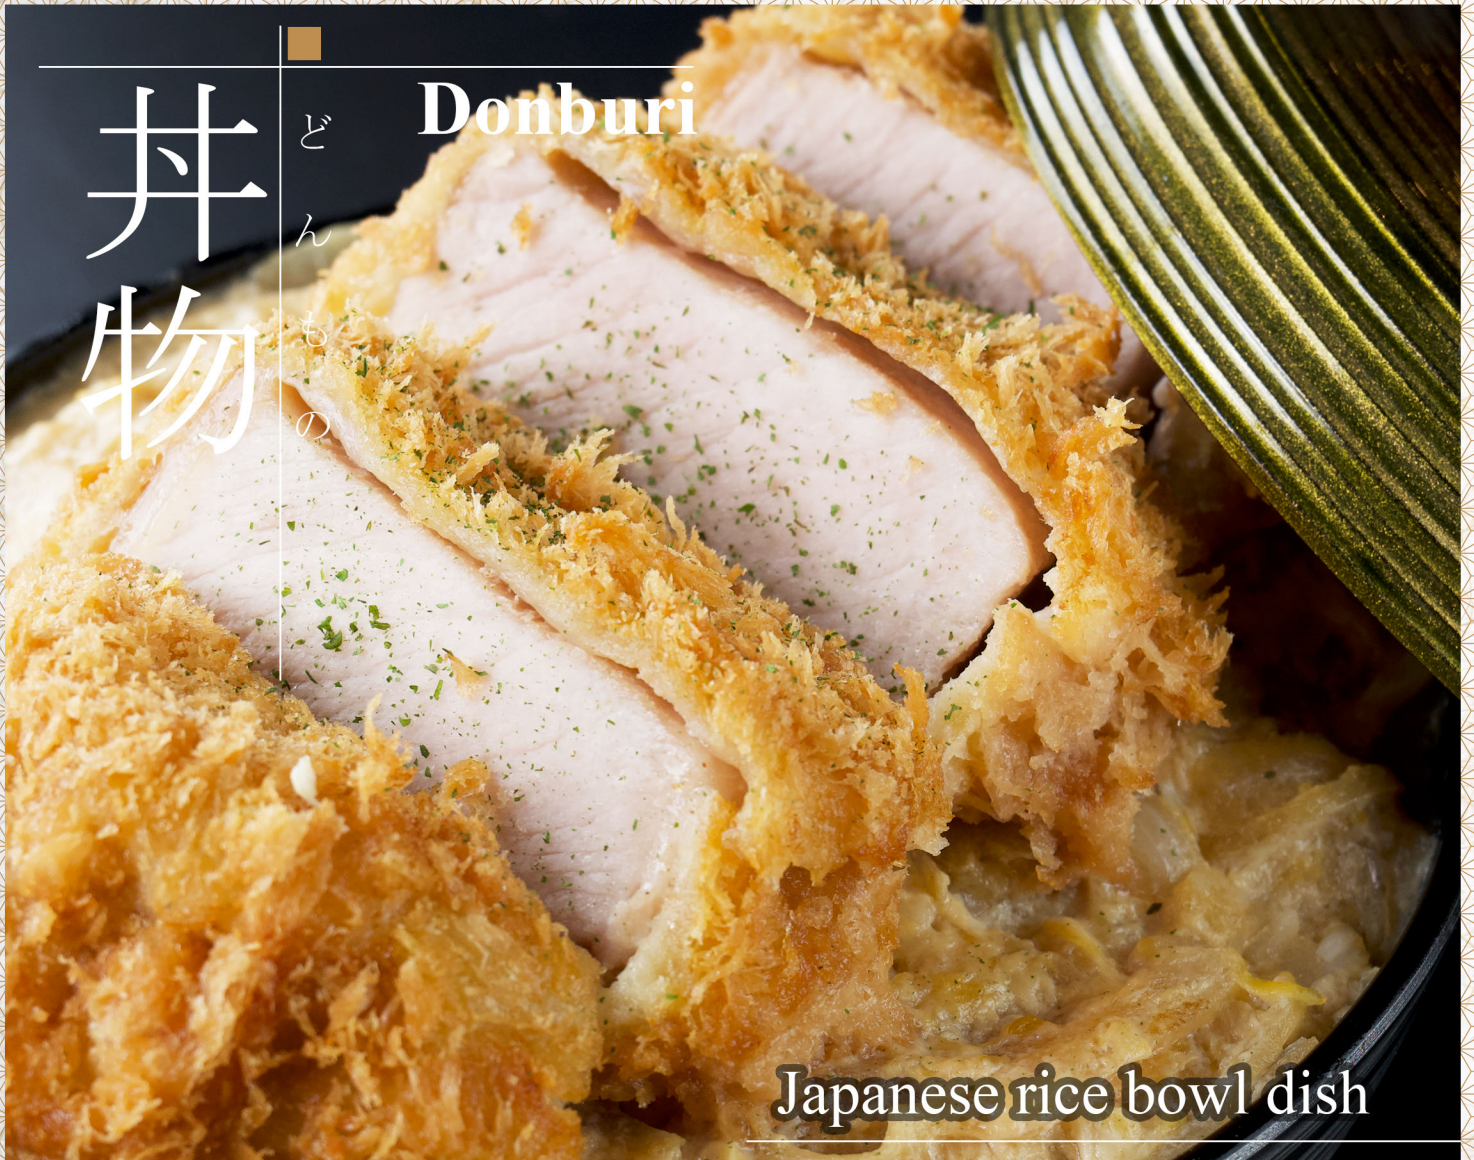

丼物

ど
ん
もの

Donburi

Japanese rice bowl dish

"A truly luxurious and incredibly satisfying masterpiece, crowned with an extra-thick pork loin cutlet.

Each golden-fried, crispy cutlet boasts a fragrant exterior and a juicy, tender interior, releasing rich meat juices with every glorious bite."

Signature Dish F0105

極厚カツ丼

King Katsudon

Super Thick-Cut Pork
Cutlet Rice Bowl

 **P589**

丼物

ど
ん
も
の

Donburi